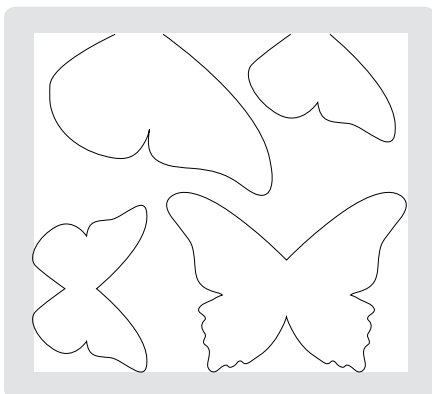

114507 Stampin' Up! Beautiful Butterflies **$21.95**