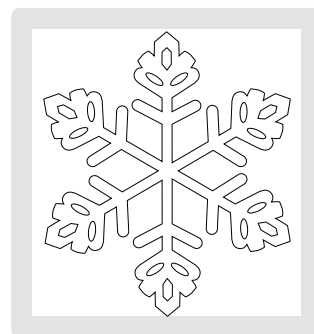

113461 Stars #2 \$15.95

114526 Circles #2 \$15.95

113459 Leaves #2 \$15.95

114525 Ovals \$15.95

113460 Snowflake #2 \$15.95

114527 Flower Layers #3 \$15.95

sizzlits dies

Sizzlits dies measure 2-1/4" x 2-1/2". These chemically etched dies cut through single layers of card stock and Designer Series paper. Use them with Standard Cutting Pads and Multipurpose Platform.