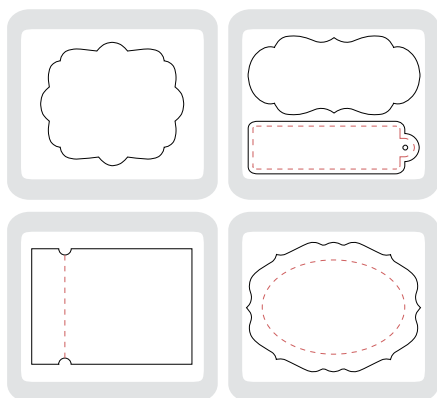

113443 Pumpkin #4 \$4.95

114530 Flower Blossom \$4.95

sizzlits 4-pack dies

Sizzlits dies (set of 4) measure 2-1/4" x 2-1/2". These chemically etched dies cut through card stock and Designer Series paper. Use them with Standard Cutting Pads and Multipurpose Platform.

Each of the dies on this page is a set of four, so you'll instantly have a variety of coordinating images. It's simple to create projects that are fun, versatile, and coordinating.

114508 Stampin' Up! Lots of Tags \$21.95