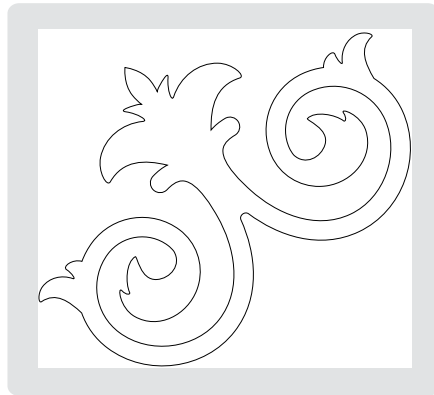

114523 Decorative Accents $19.95