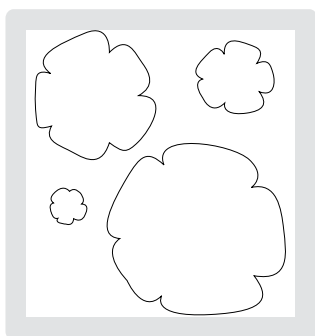

Loopy Flowers decorative strip

113455 Loopy Flowers \$19.95

Flowers decorative strip

113454 Flowers \$19.95

113453 Naturally Serif \$19.95

114529 Birds & Branches \$19.95

originals dies

The Originals™ dies are rule-based dies measuring 4-3/4" x 5-1/5" that cut through various materials such as paper, plastic, and chipboard. Use them with Standard Cutting Pads.

113458 Flower Layers \$15.95

Create shapes in seconds with our Big Shot die-cut machine and dies. Use them as embellishments, as shown on the Enjoy treat. With our On Board Book Basics Long Board and Originals dies, you can create customized ornaments quickly.