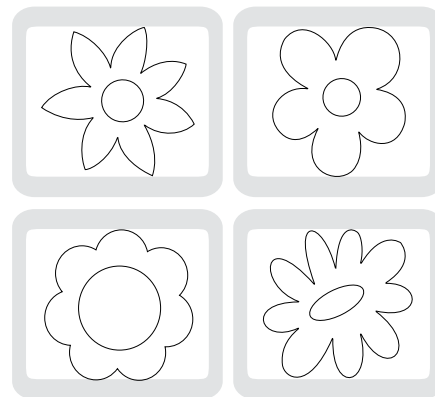

113447 Spring Flowers Set $19.95