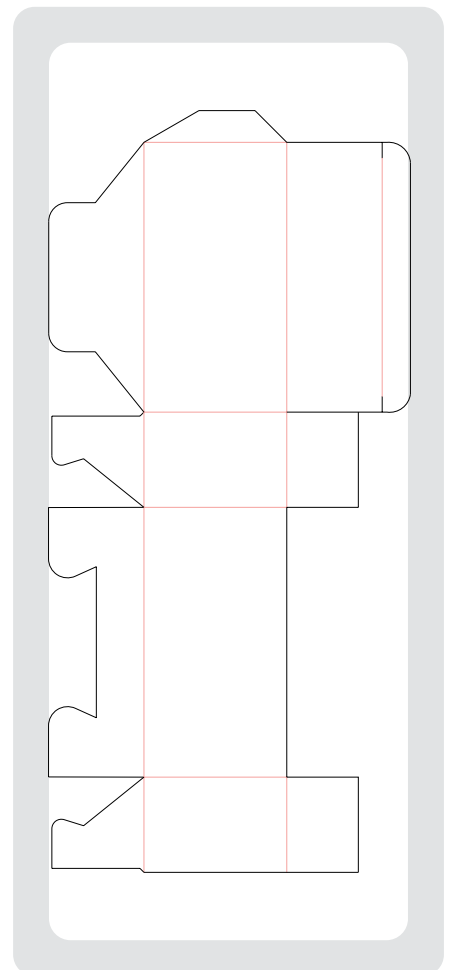

113477	Extended Spacer Platform	\$9.95
--------	--------------------------	---------------

bigz xl dies

The Bigz XL dies are rule-based dies measuring 6" x 13-3/4" that cut through various materials such as paper, plastic, and corkboard. These dies also work with our chipboard (page 183) when your project needs a sturdy backing or base.

Use Bigz XL dies with Extended Cutting Pads to create boxes, bags, pennants, envelopes, and more!

113484 Stampin' Up! Baskets & Blooms \$39.95

113483 Stampin' Up! Pennant \$39.95

114518 Box #2 \$34.95

114519 Bag w/ Scallops \$34.95

bigz clear dies

The Bigz dies are rule-based dies measuring 5-1/2" x 6" that cut through various materials such as paper, plastic, and chipboard. Use them with Standard Cutting Pads. Clear-based dies offer easy positioning—you can see exactly what you're cutting—which allows even more personalization on your project.