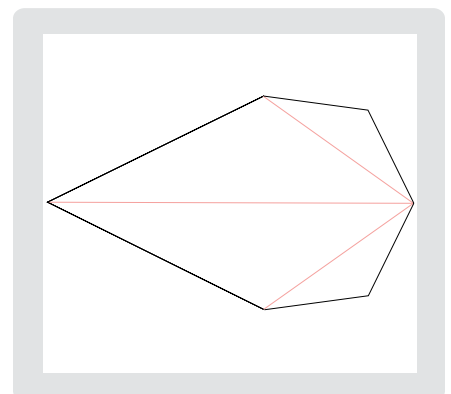

113473 5-Point 3D Star* **$19.95**