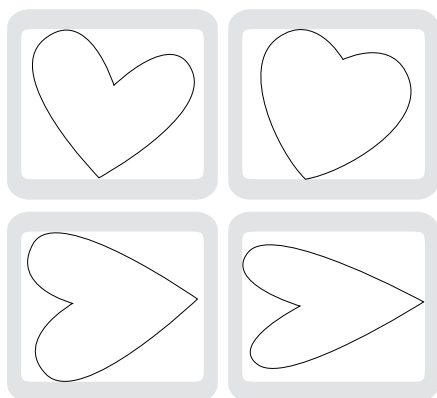

113448 Hearts Set $19.95