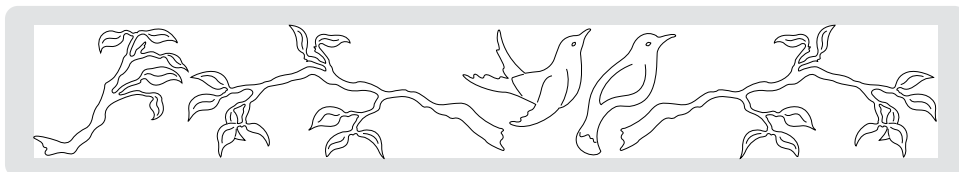

Loopy Flowers decorative strip

113455 Loopy Flowers \$19.95

Flowers decorative strip

113454 Flowers \$19.95

113453 Naturally Serif \$19.95

114529 Birds & Branches \$19.95

originals dies

The Originals™ dies are rule-based dies measuring 4-3/4" x 5-1/5" that cut through various materials such as paper, plastic, and chipboard. Use them with Standard Cutting Pads.