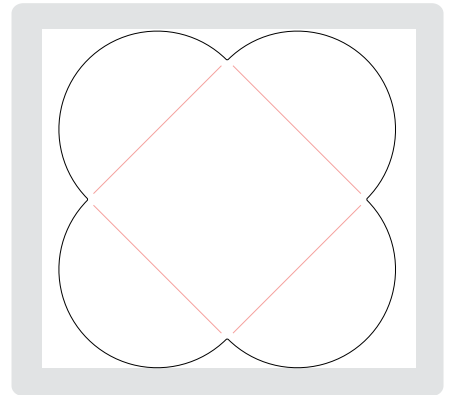

113466 Pillow Box* \$19.95

113468 Scallop Circle \$19.95

113469 Scallop Circle #2 \$19.95

113470 Flower Layers w/ Leaf \$19.95

114522 Decorative Accent #2 \$19.95

113465 Bird w/ Leaves and Flower \$19.95

114523 Decorative Accents \$19.95

113467 Petal Card* \$19.95

113471 Build a Flower \$19.95

113472 Circle 3D Ornament* \$19.95

114524 Fringed Flower \$19.95

sizzlits decorative strip dies

Sizzlits Decorative Strips measure 2-1/4" x 12". These chemically etched dies cut through card stock and Designer Series paper. Use them with Extended Spacer Platform and Decorative Strip Cutting Pads.