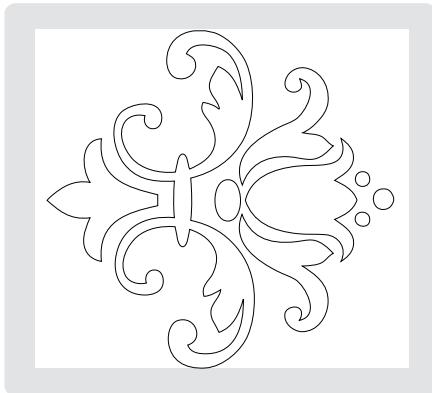

113457 Stampin' Up! Tulipe **$21.95**