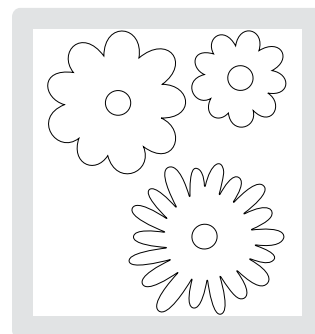

113458 Flower Layers \$15.95

Create shapes in seconds with our Big Shot die-cut machine and dies. Use them as embellishments, as shown on the Enjoy treat. With our On Board Book Basics Long Board and Originals dies, you can create customized ornaments quickly.

113461 Stars #2 \$15.95

114526 Circles #2 \$15.95

113459 Leaves #2 \$15.95

114525 Ovals \$15.95

113460 Snowflake #2 \$15.95

114527 Flower Layers #3 \$15.95

sizzlits dies

Sizzlits dies measure 2-1/4" x 2-1/2". These chemically etched dies cut through single layers of card stock and Designer Series paper. Use them with Standard Cutting Pads and Multipurpose Platform.