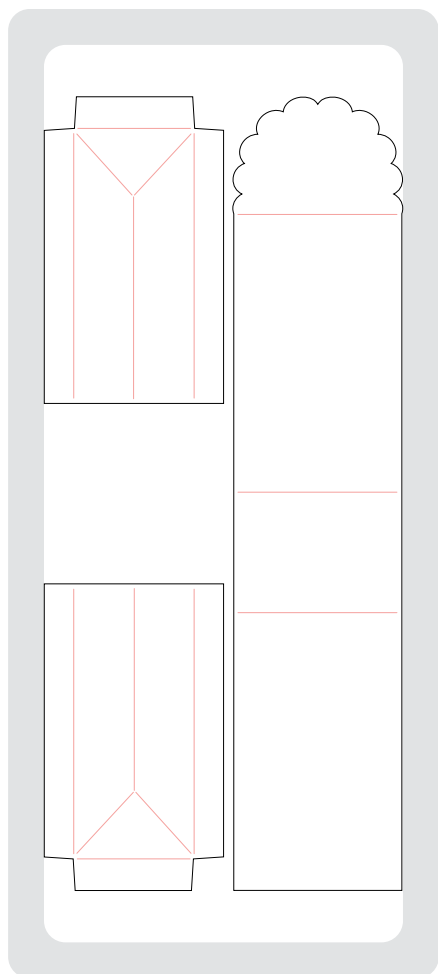

113477	Extended Spacer Platform	\$9.95
--------	--------------------------	---------------

bigz xl dies

The Bigz XL dies are rule-based dies measuring 6" x 13-3/4" that cut through various materials such as paper, plastic, and corkboard. These dies also work with our chipboard (page 183) when your project needs a sturdy backing or base.

Use Bigz XL dies with Extended Cutting Pads to create boxes, bags, pennants, envelopes, and more!

113484 Stampin' Up! Baskets & Blooms \$39.95

113483 Stampin' Up! Pennant \$39.95

114518 Box #2 \$34.95

114519 Bag w/ Scallops \$34.95

bigz clear dies

The Bigz dies are rule-based dies measuring 5-1/2" x 6" that cut through various materials such as paper, plastic, and chipboard. Use them with Standard Cutting Pads. Clear-based dies offer easy positioning—you can see exactly what you're cutting—which allows even more personalization on your project.