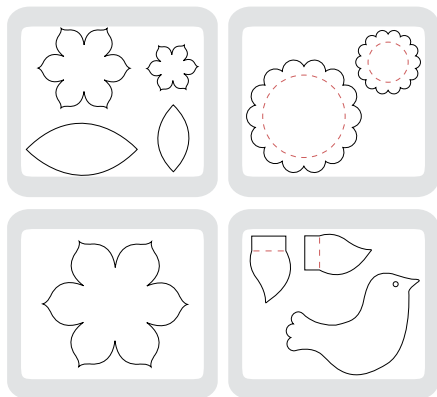

113443 Pumpkin #4 \$4.95

114530 Flower Blossom \$4.95

sizzlits 4-pack dies

Sizzlits dies (set of 4) measure 2-1/4" x 2-1/2". These chemically etched dies cut through card stock and Designer Series paper. Use them with Standard Cutting Pads and Multipurpose Platform.

Each of the dies on this page is a set of four, so you'll instantly have a variety of coordinating images. It's simple to create projects that are fun, versatile, and coordinating.

114508 Stampin' Up! Lots of Tags \$21.95