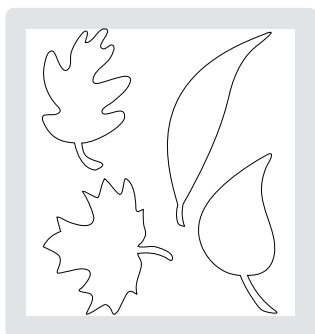

113459 Leaves #2 $15.95