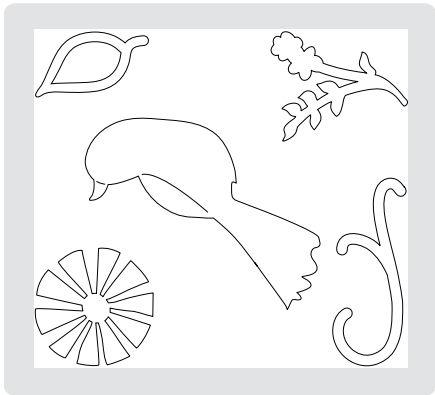

113465 Bird w/ Leaves and Flower $19.95