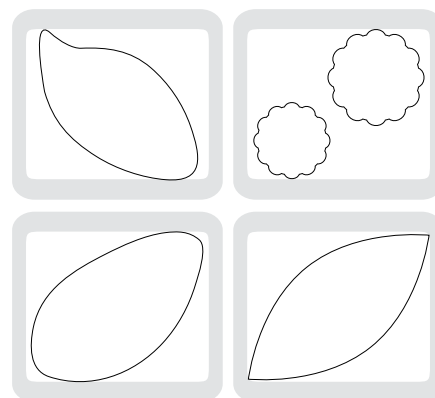

Each of the dies on this page is a set of four, so you'll instantly have a variety of coordinating images. It's simple to create projects that are fun, versatile, and coordinating.

114508 Stampin' Up! Lots of Tags \$21.95

113485 Stampin' Up! Birds & Blooms \$21.95

114509 Stampin' Up! Big Bold Cupcakes \$21.95

113447 Spring Flowers Set \$19.95

113448 Hearts Set \$19.95

113449 Snowflakes Set #2 \$19.95

113446 Build a Flower Set #2 \$19.95