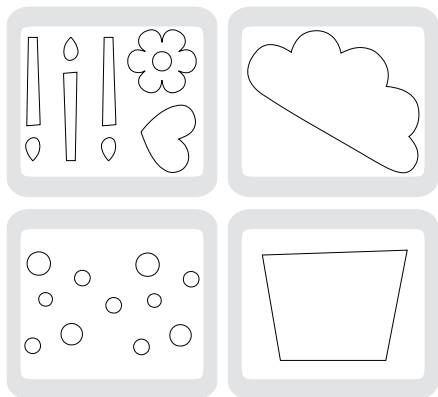

114509 Stampin' Up! Big Bold Cupcakes $21.95