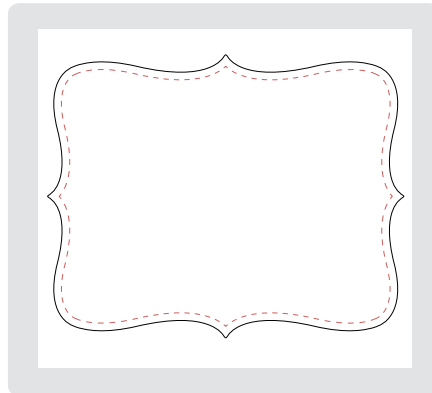

113463 Stampin' Up! Top Note **$21.95**