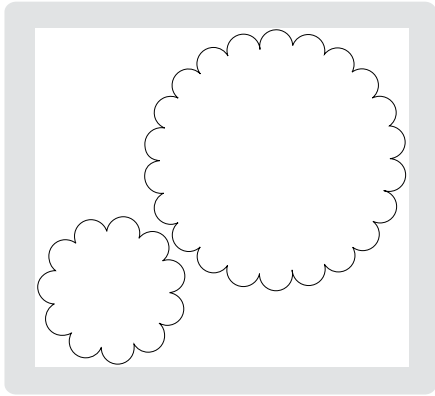

113469 Scallop Circle #2 $19.95