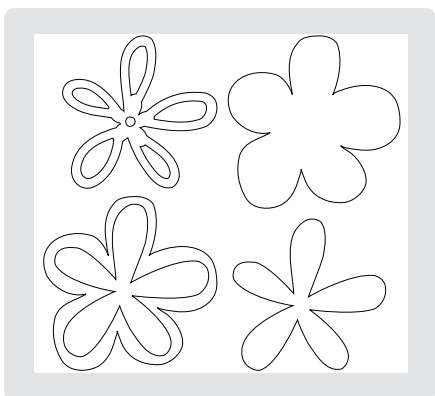

114520 Flower, Daisies #2 **\$19.95**

114507 Stampin' Up! Beautiful Butterflies **\$21.95**

113462 Stampin' Up! Scallop Envelope* **\$21.95**

113473 5-Point 3D Star* **\$19.95**

114521 Frame, Oval Scallop \$19.95

113466 Pillow Box* \$19.95

113468 Scallop Circle \$19.95

113469 Scallop Circle #2 \$19.95

113470 Flower Layers w/ Leaf \$19.95

114522 Decorative Accent #2 \$19.95

113465 Bird w/ Leaves and Flower \$19.95

114523 Decorative Accents \$19.95

113467 Petal Card* \$19.95

113471 Build a Flower \$19.95

113472 Circle 3D Ornament* \$19.95

114524 Fringed Flower \$19.95

sizzlits decorative strip dies

Sizzlits Decorative Strips measure 2-1/4" x 12". These chemically etched dies cut through card stock and Designer Series paper. Use them with Extended Spacer Platform and Decorative Strip Cutting Pads.