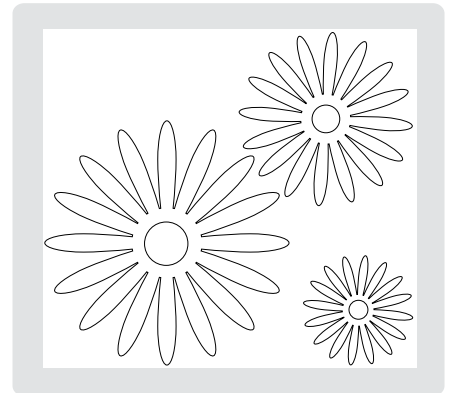

bigz clear dies

The Bigz dies are rule-based dies measuring 5-1/2" x 6" that cut through various materials such as paper, plastic, and chipboard. Use them with Standard Cutting Pads. Clear-based dies offer easy positioning—you can see exactly what you're cutting—which allows even more personalization on your project.

114532 Card, Telephone & Address \$19.95

114533 Clear Circle \$19.95

114534 Flower \$19.95

bigz dies

The Bigz dies are rule-based dies measuring 5-1/2" x 6" that cut through various materials such as paper, plastic, and chipboard. Use them with Standard Cutting Pads to create ornaments, boxes, embellishments, tags, envelopes, and more.

The *Serif Essentials Alphabet* includes all letters of the alphabet on seven dies.

113464 Serif Essentials Alphabet (set of 7) **\$149.95**

113457 Stampin' Up! Tulipe **\$21.95**

113463 Stampin' Up! Top Note **\$21.95**