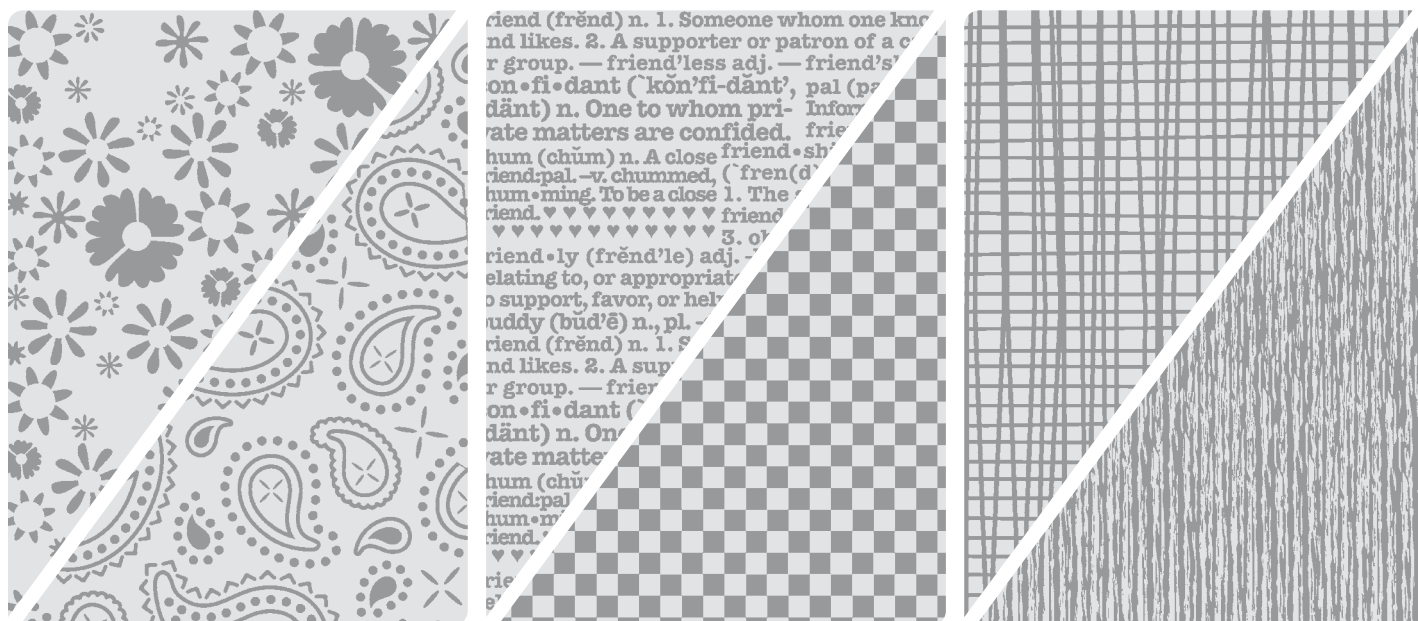

114531 Texture Plates Kit #4

$9.95