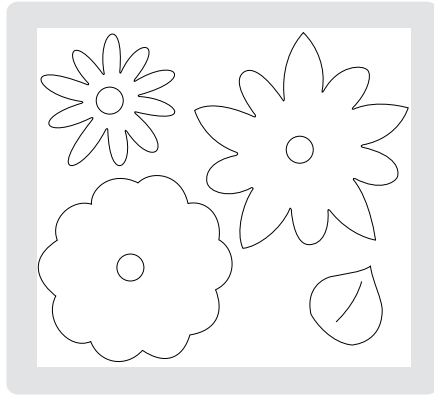

113470 Flower Layers w/ Leaf $19.95