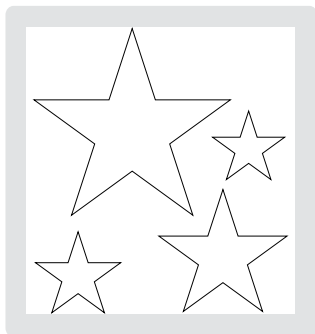

113458 Flower Layers \$15.95

Create shapes in seconds with our Big Shot die-cut machine and dies. Use them as embellishments, as shown on the Enjoy treat. With our On Board Book Basics Long Board and Originals dies, you can create customized ornaments quickly.