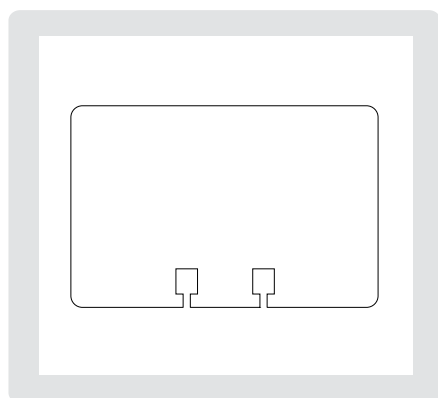

113477	Extended Spacer Platform	\$9.95
--------	--------------------------	---------------

bigz xl dies

The Bigz XL dies are rule-based dies measuring 6" x 13-3/4" that cut through various materials such as paper, plastic, and corkboard. These dies also work with our chipboard (page 183) when your project needs a sturdy backing or base.

Use Bigz XL dies with Extended Cutting Pads to create boxes, bags, pennants, envelopes, and more!

113484 Stampin' Up! Baskets & Blooms \$39.95

113483 Stampin' Up! Pennant \$39.95

114518 Box #2 \$34.95

114519 Bag w/ Scallops \$34.95

bigz clear dies

The Bigz dies are rule-based dies measuring 5-1/2" x 6" that cut through various materials such as paper, plastic, and chipboard. Use them with Standard Cutting Pads. Clear-based dies offer easy positioning—you can see exactly what you're cutting—which allows even more personalization on your project.