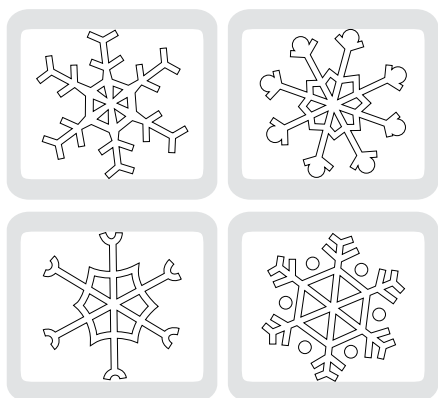

113485 Stampin' Up! Birds & Blooms \$21.95

114509 Stampin' Up! Big Bold Cupcakes \$21.95

113447 Spring Flowers Set \$19.95

113448 Hearts Set \$19.95

113449 Snowflakes Set #2 \$19.95

113446 Build a Flower Set #2 \$19.95