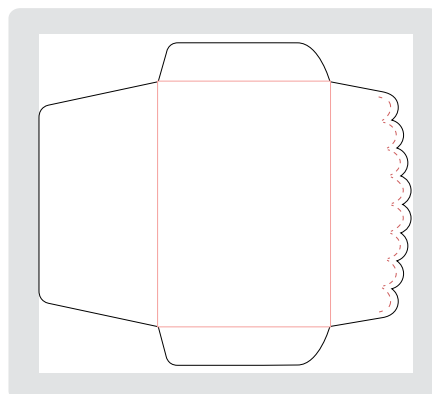

113462 Stampin' Up! Scallop Envelope* **$21.95**