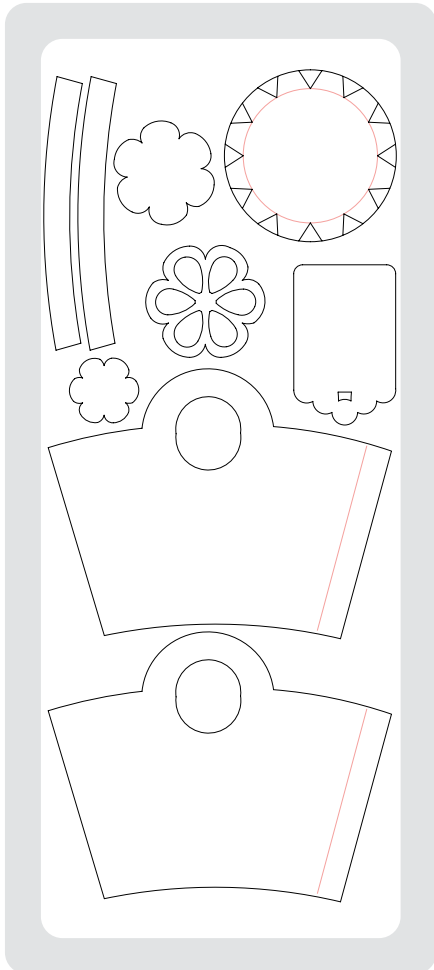

bigz xl dies

The Bigz XL dies are rule-based dies measuring 6" x 13-3/4" that cut through various materials such as paper, plastic, and corkboard. These dies also work with our chipboard (page 183) when your project needs a sturdy backing or base.

Use Bigz XL dies with Extended Cutting Pads to create boxes, bags, pennants, envelopes, and more!