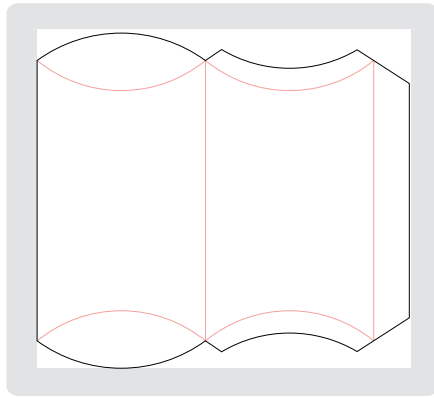

114520 Flower, Daisies #2 **\$19.95**

114507 Stampin' Up! Beautiful Butterflies **\$21.95**

113462 Stampin' Up! Scallop Envelope* **\$21.95**

113473 5-Point 3D Star* **\$19.95**

114521 Frame, Oval Scallop \$19.95