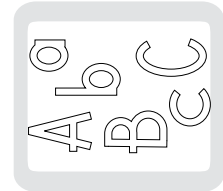

113450 Go Go Boots Alphabet Set (set of 12) $69.95