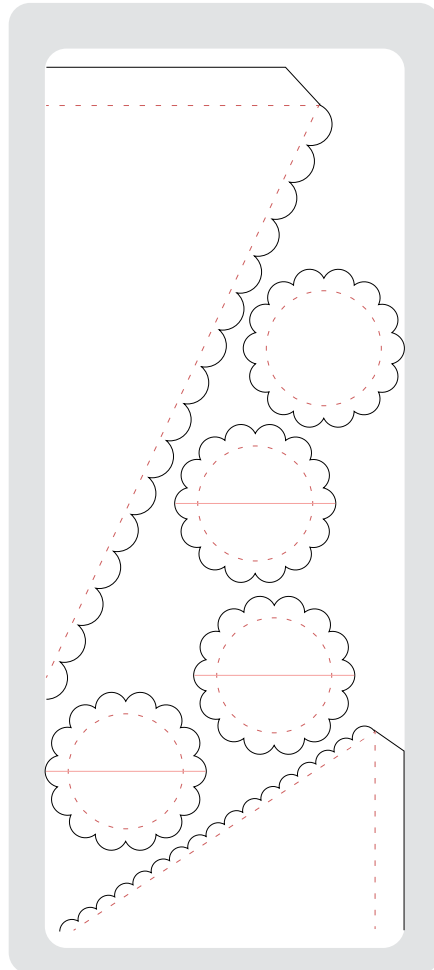

113477	Extended Spacer Platform	\$9.95
--------	--------------------------	---------------

bigz xl dies

The Bigz XL dies are rule-based dies measuring 6" x 13-3/4" that cut through various materials such as paper, plastic, and corkboard. These dies also work with our chipboard (page 183) when your project needs a sturdy backing or base.

Use Bigz XL dies with Extended Cutting Pads to create boxes, bags, pennants, envelopes, and more!

113484 Stampin' Up! Baskets & Blooms \$39.95

113483 Stampin' Up! Pennant \$39.95

114518 Box #2 \$34.95

114519 Bag w/ Scallops \$34.95

bigz clear dies

The Bigz dies are rule-based dies measuring 5-1/2" x 6" that cut through various materials such as paper, plastic, and chipboard. Use them with Standard Cutting Pads. Clear-based dies offer easy positioning—you can see exactly what you're cutting—which allows even more personalization on your project.