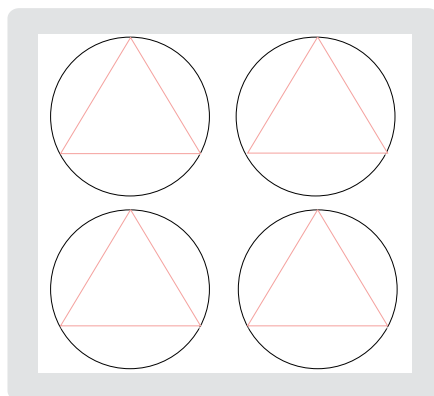

113467 Petal Card* \$19.95

113471 Build a Flower \$19.95

113472 Circle 3D Ornament* \$19.95

114524 Fringed Flower \$19.95

sizzlits decorative strip dies

Sizzlits Decorative Strips measure 2-1/4" x 12". These chemically etched dies cut through card stock and Designer Series paper. Use them with Extended Spacer Platform and Decorative Strip Cutting Pads.